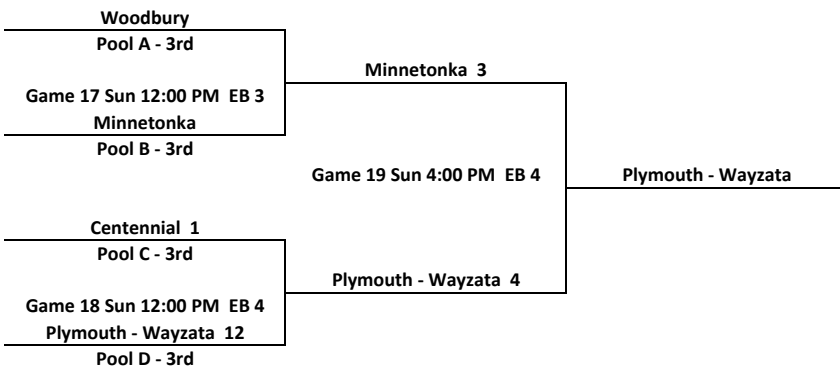

Pool B Game Schedule

<u>Game</u>	<u>Teams</u>	<u>Day</u>	<u>Time</u>	<u>Field</u>
2	11 Eastview vs. Minnetonka 1	Sat	8:00 AM	EB 4
6	3 Minnetonka vs. Rochester Ravens 5	Sat	10:00 AM	EB 4
10	10 Rochester Ravens vs. Eastview 3	Sat	2:00 PM	EB 4

Pool D Game Schedule

<u>Game</u>	<u>Teams</u>	<u>Day</u>	<u>Time</u>	<u>Field</u>
4	6 Shoreview vs. Plymouth - Wayzata 1	Sat	8:00 AM	PL
8	0 Plymouth - Wayzata vs. Mankato 7	Sat	10:00 AM	PL
12	3 Mankato vs. Shoreview 1	Sat	2:00 PM	PL

Field Key

NP - Northport Park 5624 Northport Dr., Brooklyn Center  
 PL - West Palmer Lake Park 7200 W. Palmer Lake Dr., Brooklyn Center  
 EB - Edinbrook Elementary School 8925 Zane Ave. N, Brooklyn Park

**Brooklyn Park Invitational Tournament  
13AAA  
May 14 - 16, 2010**

Championship Series

Friendship Series

Field Key

NP - Northport Park 5624 Northport Dr., Brooklyn Center  
 PL - West Palmer Lake Park 7200 W. Palmer Lake Dr., Brooklyn Center  
 EB - Edinbrook Elementary School 8925 Zane Ave. N, Brooklyn Park