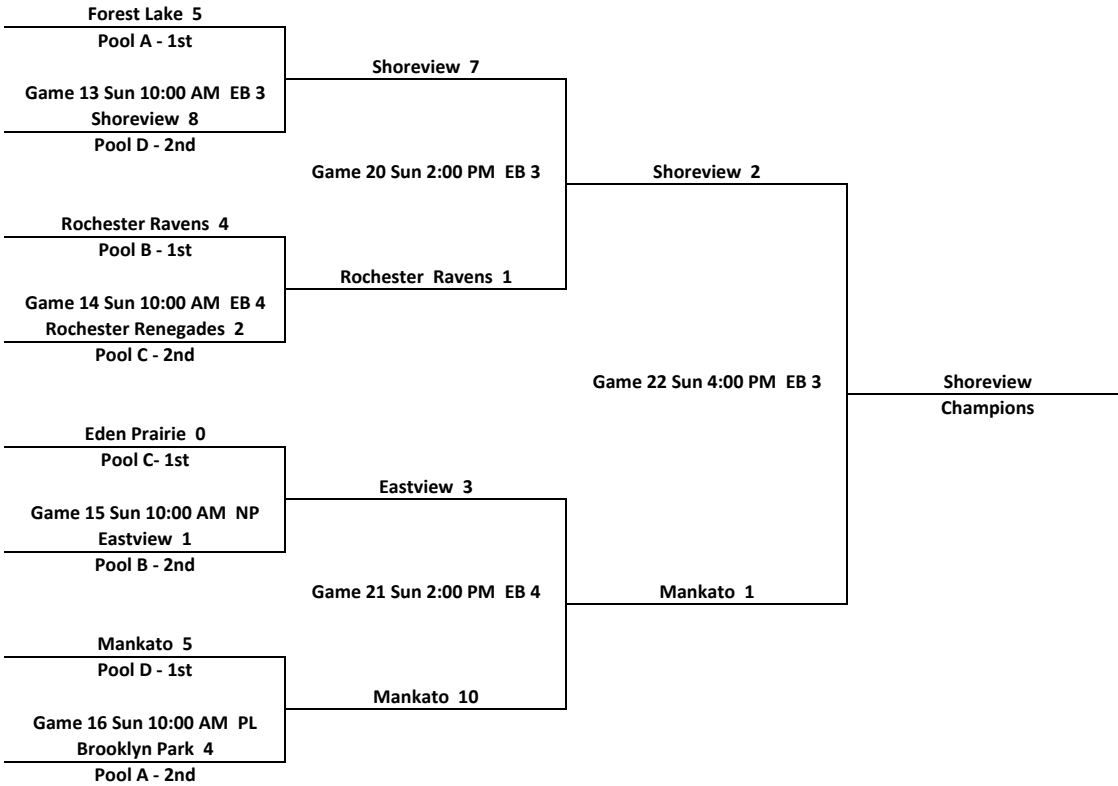

**Brooklyn Park Invitational Tournament
13AAA
May 14 - 16, 2010**

Championship Series