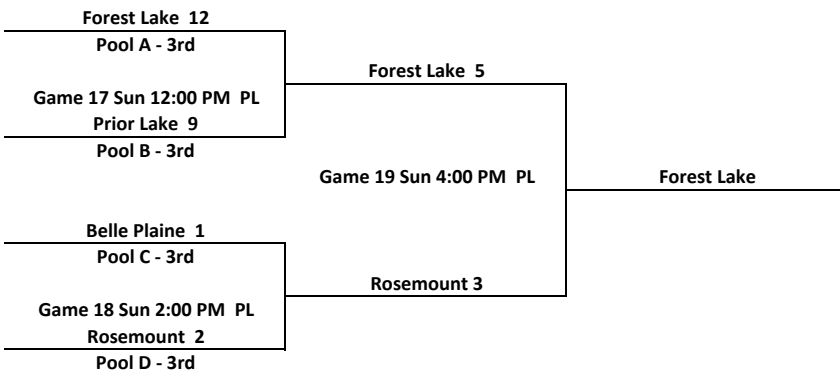

### Pool D Game Schedule

<u>Game</u>	<u>Teams</u>	<u>Day</u>	<u>Time</u>	<u>Field</u>
4	6 Eagan vs. Highland Park 2	Fri	6:00 PM	PL
8	4 Highland Park vs. Rosemount 1	Sat	12:00 PM	PL
12	1 Rosemount vs. Eagan 11	Sat	4:00 PM	PL

### Field Key

NP - Northport Park 5624 Northport Dr., Brooklyn Center  
PL - West Palmer Lake Park 7200 W. Palmer Lake Dr., Brooklyn Center  
EB - Edinbrook Elementary School 8925 Zane Ave. N, Brooklyn Park

**Brooklyn Park Invitational Tournament  
13AA  
May 14 - 16, 2010**

Championship Series

Friendship Series

Field Key

NP - Northport Park 5624 Northport Dr., Brooklyn Center  
 PL - West Palmer Lake Park 7200 W. Palmer Lake Dr., Brooklyn Center  
 EB - Edinbrook Elementary School 8925 Zane Ave. N, Brooklyn Park