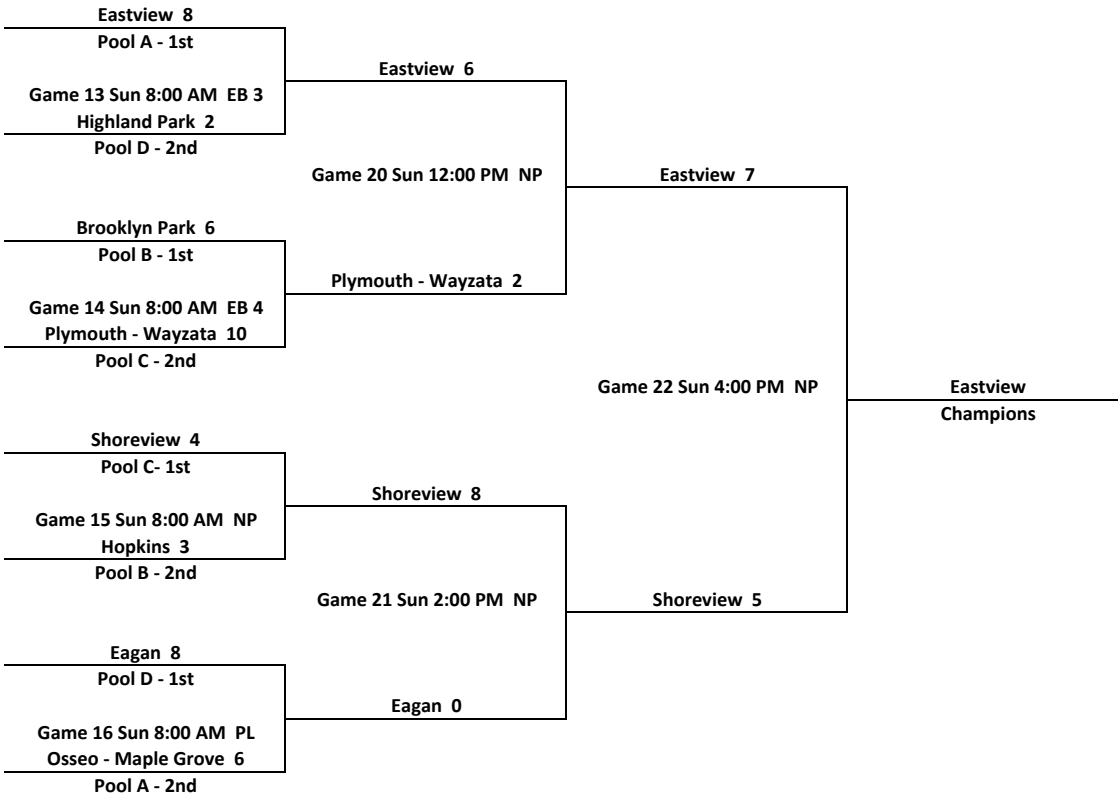

**Brooklyn Park Invitational Tournament
13AA
May 14 - 16, 2010**

Championship Series