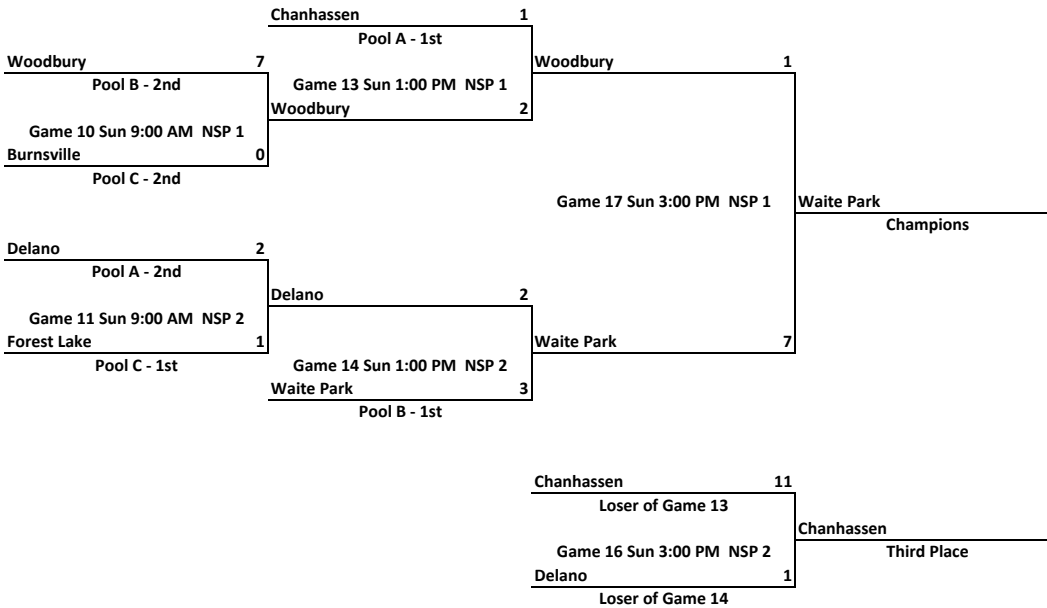

Brooklyn Park Invitational Tournament
11AAA
May 14 - 16, 2010

Pool A
 Brooklyn Park
 Chanhassen
 Delano

Pool B
 Woodbury
 Waite Park
 Chisago Lakes

Pool C
 Burnsville
 Forest Lake
 Little Falls

Pool A Game Schedule

Game	Teams	Day	Time	Field
1	2 Brooklyn Park vs. Chanhassen 6	Sat	9:00 AM	NSP 2
4	3 Chanhassen vs. Delano 3	Sat	1:00 PM	NSP 1
7	9 Delano vs. Brooklyn Park 5	Sat	3:00 PM	NSP 2

Pool B Game Schedule

Game	Teams	Day	Time	Field
2	2 Woodbury vs. Waite Park 3	Sat	9:00 AM	NSP 3
5	8 Waite Park vs. Chisago Lakes 1	Sat	11:00 AM	NSP 3
8	4 Chisago Lakes vs. Woodbury 7	Sat	3:00 PM	NSP 3

Pool C Game Schedule

Game	Teams	Day	Time	Field
3	1 Burnsville vs. Forest Lake 2	Sat	9:00 AM	NSP 4
6	10 Forest Lake vs. Little Falls 6	Sat	11:00 AM	NSP 4
9	1 Little Falls vs. Burnsville 12	Sat	3:00 PM	NSP 4

Championship Series

Friendship Series

All games played at Noble Sports Park (NSP) - 9610 Regent Ave N., Brooklyn Park