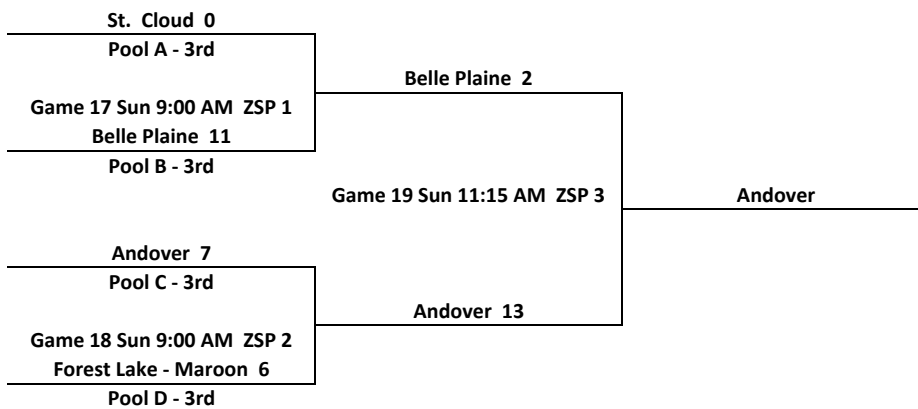

### Pool C Game Schedule

<u>Game</u>	<u>Teams</u>	<u>Day</u>	<u>Time</u>	<u>Field</u>
3	11 Brooklyn Park vs. Andover	Fri	6:00 PM	ZSP 3
7	10 Andover vs. Delano	Sat	9:00 AM	ZSP 1
11	8 Delano vs. Brooklyn Park	Sat	1:00 PM	ZSP 1

### Pool D Game Schedule

<u>Game</u>	<u>Teams</u>	<u>Day</u>	<u>Time</u>	<u>Field</u>
4	13 Edina vs. Minnetonka - Big Willow	Fri	6:00 PM	ZSP 4
8	15 Minnetonka - Big Willow vs. Forest Lake - Maroon	Sat	9:00 AM	ZSP 2
12	0 Forest Lake - Maroon vs. Edina	Sat	1:00 PM	ZSP 2

All 10AA games played at Zane Sports Park (ZSP) - 8717 Zane Ave N, Brooklyn Park

**Brooklyn Park Invitational Tournament  
10AA  
May 14 - 16, 2010**

Championship Series

Friendship Series

All 10AA games played at Zane Sports Park (ZSP) - 8717 Zane Ave N, Brooklyn Park