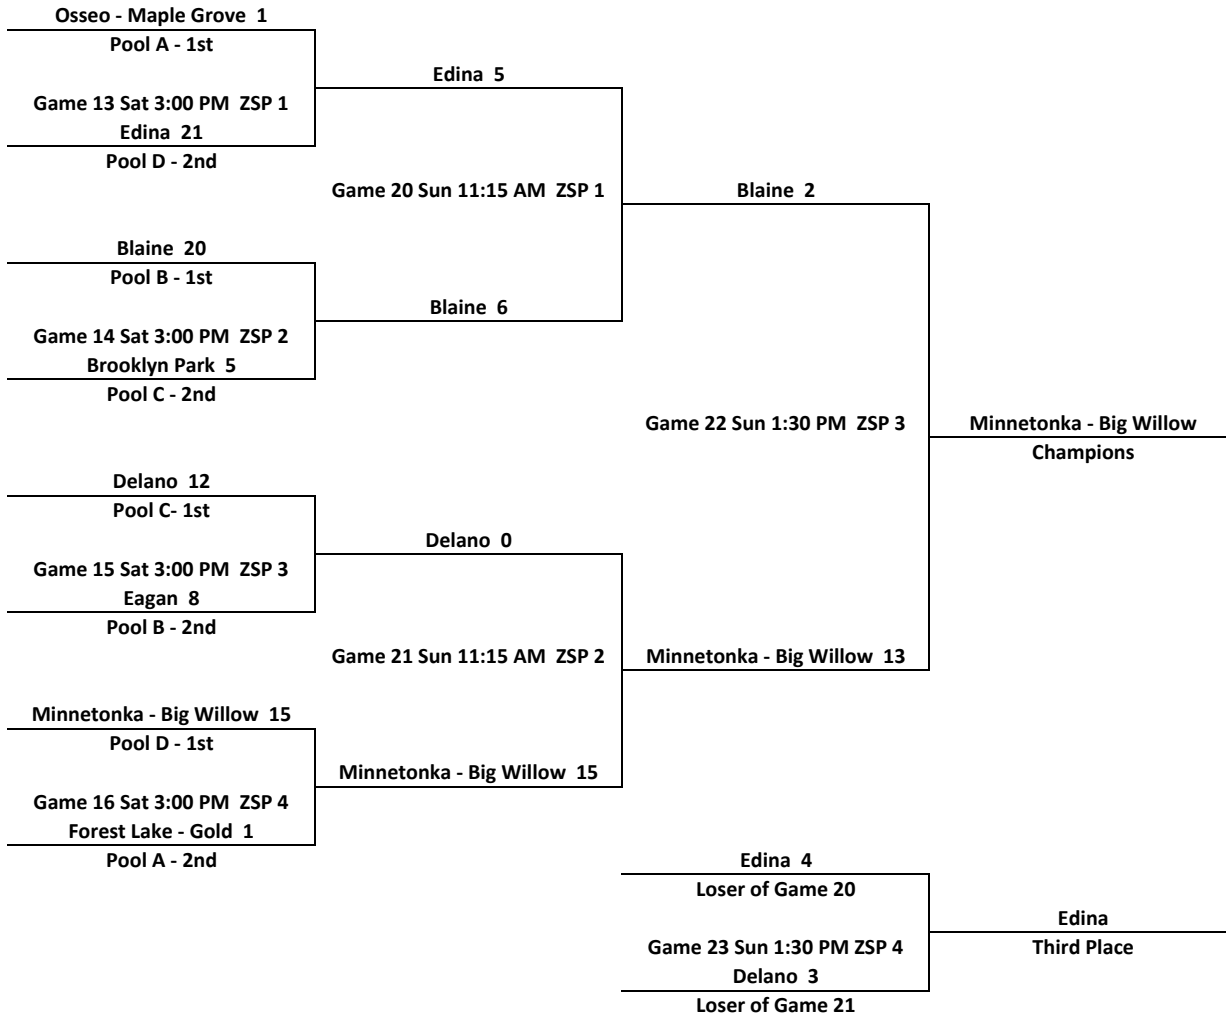

**Brooklyn Park Invitational Tournament
10AA
May 14 - 16, 2010**

Championship Series